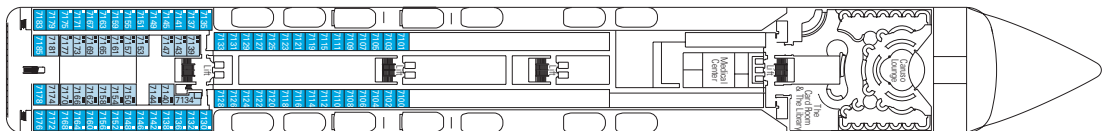

DECK PLAN & ACCOMMODATION

MSC OPERA

CABINS CATEGORIES

Inside > Bella
Ocean View > Bella*
Balcony > Bella

Inside > Fantastica
Ocean View > Fantastica
Balcony > Fantastica

Balcony > Aurea
Suite > Aurea

- 3rd bed available in all categories (except Balcony Bella, Balcony Fantastica, Balcony Aurea)
- 4th bed available in Inside Bella, Inside Fantastica, Ocean View Fantastica

- All cabins have one double bed convertible to two single beds, except cabins for guests with disabilities or reduced mobility (H).

* Certain cabins have restricted views

LEGEND

- ▲ Sofa bed
- 3rd bed is a bunk bed
- 3rd and 4th beds are bunks
- ↔ Connecting cabins
- H Cabin for guests with disabilities or reduced mobility

Data and descriptions are subject to change and will be verified at the time of booking.

867 Cabins - 2.199 Guests

MINIGOLF DECK 13
SUN DECK

DECK 12
LA BOHÈME

DECK 11
TOSCA

DECK 10
TURANDOT

DECK 9
NORMA

DECK 8
LA TRAVIATA

DECK 7
RIGOLETTO

DECK 6
OTELLO

DECK 5
AIDA