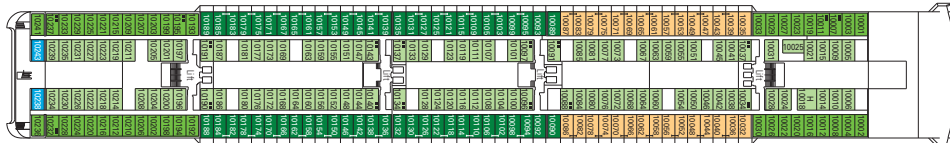

DECK PLAN & ACCOMMODATION

MSC OPERA

CABINS CATEGORIES

Inside > Bella
Ocean View > Bella*
Balcony > Bella

Inside > Fantastica
Ocean View > Fantastica
Balcony > Fantastica

Balcony > Aurea
Suite > Aurea

- 3rd bed available in all categories (except Balcony Bella, Balcony Fantastica, Balcony Aurea)
- 4th bed available in Inside Bella, Inside Fantastica, Ocean View Fantastica

- All cabins have one double bed convertible to two single beds, except cabins for guests with disabilities or reduced mobility (H).

* Certain cabins have restricted views

LEGEND

- ▲ Sofa bed
- 3rd bed is a bunk bed
- 3rd and 4th beds are bunks
- ↔ Connecting cabins
- H Cabin for guests with disabilities or reduced mobility

Data and descriptions are subject to change and will be verified at the time of booking.

867 Cabins - 2.199 Guests

MINIGOLF DECK 13
SUN DECK

DECK 12
LA BOHÈME

DECK 11
TOSCA

DECK 10
TURANDOT

DECK 9
NORMA

DECK 8
LA TRAVIATA

DECK 7
RIGOLETTO

DECK 6
OTELLO

DECK 5
AIDA