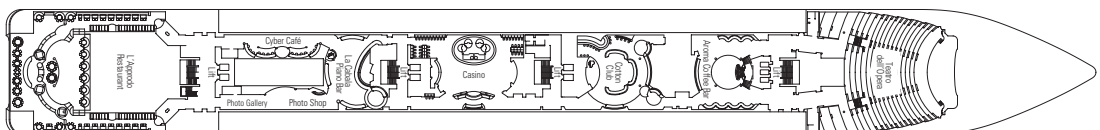

DECK PLAN & ACCOMMODATION

MSC OPERA

CABINS CATEGORIES

Inside > Bella
Ocean View > Bella*
Balcony > Bella

Inside > Fantastica
Ocean View > Fantastica
Balcony > Fantastica

Balcony > Aurea
Suite > Aurea

- 3rd bed available in all categories (except Balcony Bella, Balcony Fantastica, Balcony Aurea)
- 4th bed available in Inside Bella, Inside Fantastica, Ocean View Fantastica

Data and descriptions are subject to change and will be verified at the time of booking.

867 Cabins - 2.199 Guests

MINIGOLF DECK 13
SUN DECK

DECK 12
LA BOHÈME

DECK 11
TOSCA

DECK 10
TURANDOT

DECK 9
NORMA

DECK 8
LA TRAVIATA

DECK 7
RIGOLETTO

DECK 6
OTELLO

DECK 5
AIDA