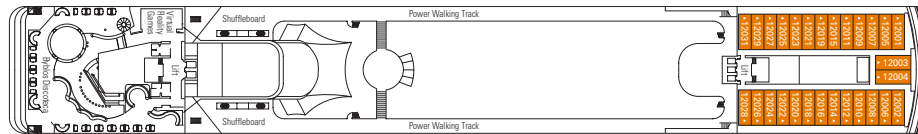

DECK PLAN & ACCOMMODATION

MSC OPERA

CABINS CATEGORIES

Inside > Bella
Ocean View > Bella*
Balcony > Bella

Inside > Fantastica
Ocean View > Fantastica
Balcony > Fantastica

Balcony > Aurea
Suite > Aurea

- 3rd bed available in all categories (except Balcony Bella, Balcony Fantastica, Balcony Aurea)
- 4th bed available in Inside Bella, Inside Fantastica, Ocean View Fantastica

- All cabins have one double bed convertible to two single beds, except cabins for guests with disabilities or reduced mobility (H).

* Certain cabins have restricted views

LEGEND

- ▲ Sofa bed
- 3rd bed is a bunk bed
- 3rd and 4th beds are bunks
- ↔ Connecting cabins
- H Cabin for guests with disabilities or reduced mobility

Data and descriptions are subject to change and will be verified at the time of booking.

867 Cabins - 2.199 Guests

MINIGOLF DECK 13
SUN DECK

DECK 12
LA BOHÈME

DECK 11
TOSCA

DECK 10
TURANDOT

DECK 9
NORMA

DECK 8
LA TRAVIATA

DECK 7
RIGOLETTO

DECK 6
OTELLO

DECK 5
AIDA