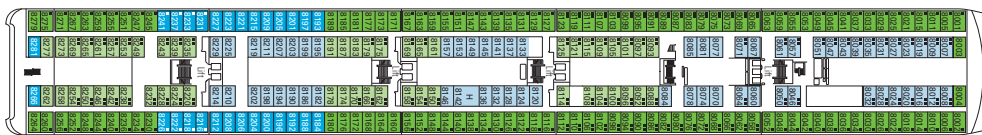

DECK PLAN & ACCOMMODATION

MSC OPERA

CABINS CATEGORIES

Inside > Bella
Ocean View > Bella*
Balcony > Bella

Inside > Fantastica
Ocean View > Fantastica
Balcony > Fantastica

Balcony > Aurea
Suite > Aurea

- 3rd bed available in all categories (except Balcony Bella, Balcony Fantastica, Balcony Aurea)
- 4th bed available in Inside Bella, Inside Fantastica, Ocean View Fantastica

- All cabins have one double bed convertible to two single beds, except cabins for guests with disabilities or reduced mobility (H).

* Certain cabins have restricted views

LEGEND

- ▲ Sofa bed
- 3rd bed is a bunk bed
- 3rd and 4th beds are bunks
- ↔ Connecting cabins
- H Cabin for guests with disabilities or reduced mobility

Data and descriptions are subject to change and will be verified at the time of booking.

867 Cabins - 2.199 Guests

MINIGOLF DECK 13
SUN DECK

DECK 12
LA BOHÈME

DECK 11
TOSCA

DECK 10
TURANDOT

DECK 9
NORMA

DECK 8
LA TRAVIATA

DECK 7
RIGOLETTO

DECK 6
OTELLO

DECK 5
AIDA