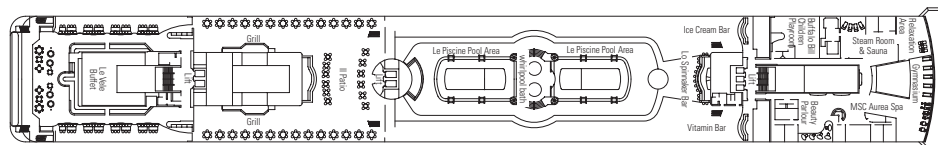

DECK PLAN & ACCOMMODATION

MSC OPERA

CABINS CATEGORIES

Inside > Bella
Ocean View > Bella*
Balcony > Bella

Inside > Fantastica
Ocean View > Fantastica
Balcony > Fantastica

Balcony > Aurea
Suite > Aurea

- 3rd bed available in all categories (except Balcony Bella, Balcony Fantastica, Balcony Aurea)
- 4th bed available in Inside Bella, Inside Fantastica, Ocean View Fantastica

- All cabins have one double bed convertible to two single beds, except cabins for guests with disabilities or reduced mobility (H).

* Certain cabins have restricted views

LEGEND

- ▲ Sofa bed
- 3rd bed is a bunk bed
- 3rd and 4th beds are bunks
- ↔ Connecting cabins
- H Cabin for guests with disabilities or reduced mobility

Data and descriptions are subject to change and will be verified at the time of booking.

867 Cabins - 2.199 Guests

MINIGOLF DECK 13
SUN DECK

DECK 12
LA BOHÈME

DECK 11
TOSCA

DECK 10
TURANDOT

DECK 9
NORMA

DECK 8
LA TRAVIATA

DECK 7
RIGOLETTO

DECK 6
OTELLO

DECK 5
AIDA