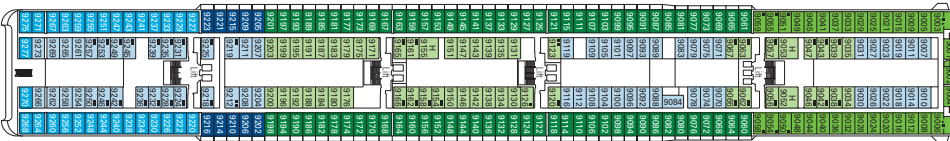

DECK PLAN & ACCOMMODATION

MSC OPERA

CABINS CATEGORIES

Inside > Bella
Ocean View > Bella*
Balcony > Bella

Inside > Fantastica
Ocean View > Fantastica
Balcony > Fantastica

Balcony > Aurea
Suite > Aurea

- 3rd bed available in all categories (except Balcony Bella, Balcony Fantastica, Balcony Aurea)
- 4th bed available in Inside Bella, Inside Fantastica, Ocean View Fantastica

- All cabins have one double bed convertible to two single beds, except cabins for guests with disabilities or reduced mobility (H).

* Certain cabins have restricted views

LEGEND

- ▲ Sofa bed
- 3rd bed is a bunk bed
- 3rd and 4th beds are bunks
- ↔ Connecting cabins
- H Cabin for guests with disabilities or reduced mobility

Data and descriptions are subject to change and will be verified at the time of booking.

867 Cabins - 2.199 Guests

MINIGOLF DECK 13
SUN DECK

DECK 12
LA BOHÈME

DECK 11
TOSCA

DECK 10
TURANDOT

DECK 9
NORMA

DECK 8
LA TRAVIATA

DECK 7
RIGOLETTO

DECK 6
OTELLO

DECK 5
AIDA