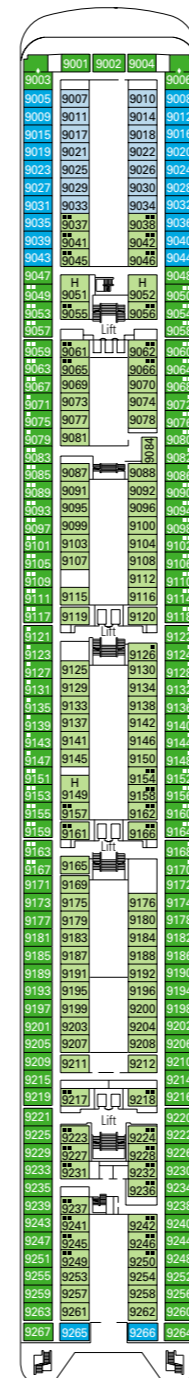

### DECK PLANS

#### MSC SINFONIA

#### LEGEND

- Sofa bed
- Double sofa bed
- 3<sup>rd</sup> bed is a bunk bed
- 3<sup>rd</sup> and 4<sup>th</sup> beds are bunks
- H Cabin for people with disabilities

**13**  
DECK GAMES, SCHUBERT DECK

**12**  
BIZET

**11**  
DEBUSSY

**10**  
SIBELIUS

**9**  
TCHAIKOVSKY

**8**  
BACH

**7**  
BRAHMS

**6**  
MOZART

**5**  
BEETHOVEN