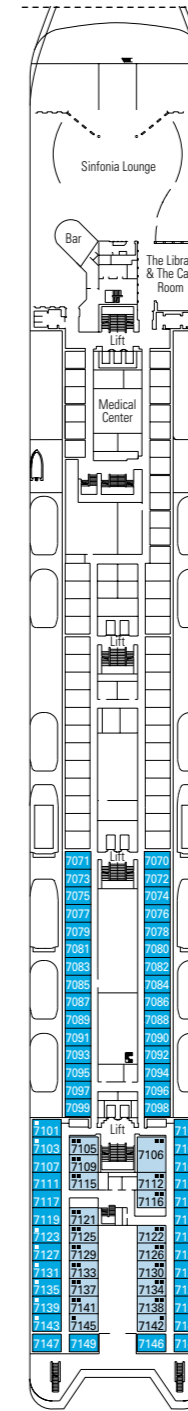

### DECK PLANS

#### MSC SINFONIA

#### CATEGORIES

- Inside › Bella
- Inside › Fantastica
- Suite › Aurea
- Ocean View › Bella\*
- Ocean View › Fantastica
- Suite › Fantastica

- 3<sup>rd</sup> bed available in all categories
- 4<sup>th</sup> bed available in all categories (except Suite Fantastica, Suite Aurea)
- All cabins have one double bed convertible to two single beds, except cabins for people with disabilities (H)
- \* Certain cabins have restricted views

**11**  
DEBUSSY

**10**  
SIBELIUS

**9**  
TCHAIKOVSKY

**8**  
BACH

**7**  
BRAHMS

**6**  
MOZART

**5**  
BEETHOVEN