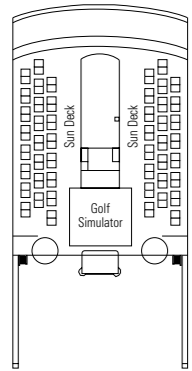

### DECK PLANS

#### CATEGORIES

- Inside › Bella
- Inside › Fantastica
- Suite › Aurea
- Ocean View › Bella\*
- Ocean View › Fantastica
- Suite › Fantastica

- 3<sup>rd</sup> bed available in all categories
- 4<sup>th</sup> bed available in all categories (except Suite Fantastica, Suite Aurea)
- All cabins have one double bed convertible to two single beds, except cabins for people with disabilities (H)
- \* Certain cabins have restricted views

#### LEGEND

- Sofa bed
- Double sofa bed
- 3<sup>rd</sup> bed is a bunk bed
- 3<sup>rd</sup> and 4<sup>th</sup> beds are bunks
- H Cabin for people with disabilities

**13**  
DECK GAMES, SCHUBERT DECK

**12**  
BIZET