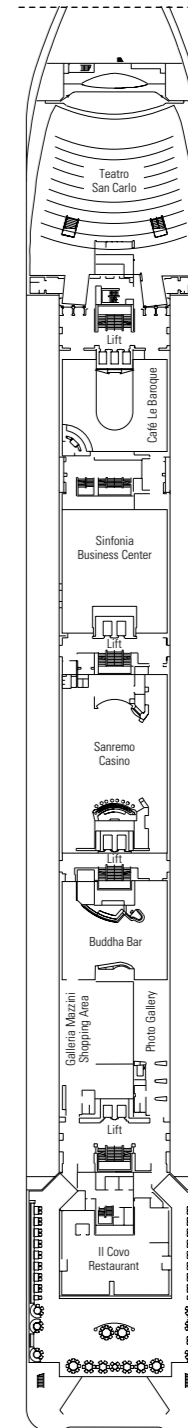

### DECK PLANS

#### MSC SINFONIA

#### CATEGORIES

- Inside › Bella
- Inside › Fantastica
- Suite › Aurea
- Ocean View › Bella\*
- Ocean View › Fantastica
- Suite › Fantastica

- 3<sup>rd</sup> bed available in all categories
- 4<sup>th</sup> bed available in all categories (except Suite Fantastica, Suite Aurea)
- All cabins have one double bed convertible to two single beds, except cabins for people with disabilities (H)
- \* Certain cabins have restricted views

**11**  
DEBUSSY

**10**  
SIBELIUS

**9**  
TCHAIKOVSKY

**8**  
BACH

**7**  
BRAHMS

**6**  
MOZART

**5**  
BEETHOVEN