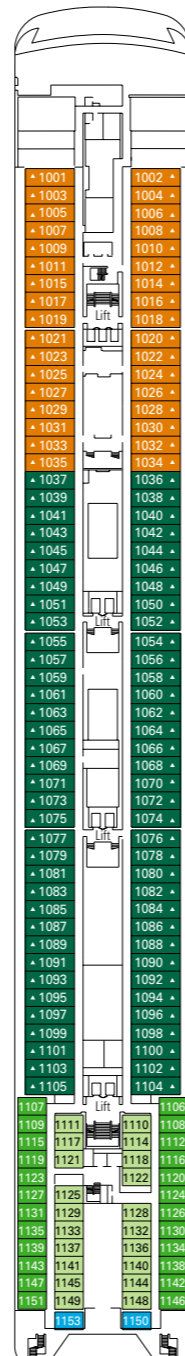

10
SIBELIUS