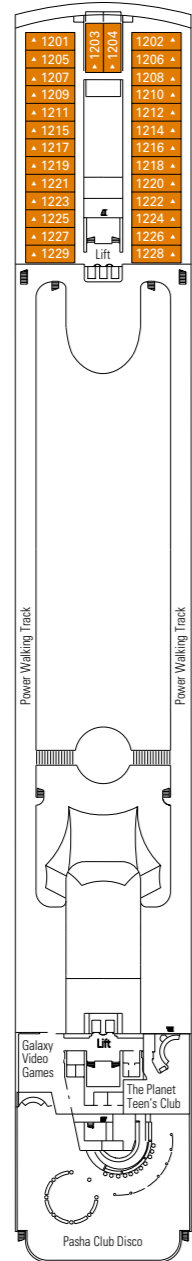

LEGEND

- Sofa bed
- Double sofa bed
- 3rd bed is a bunk bed
- 3rd and 4th beds are bunks
- H Cabin for people with disabilities